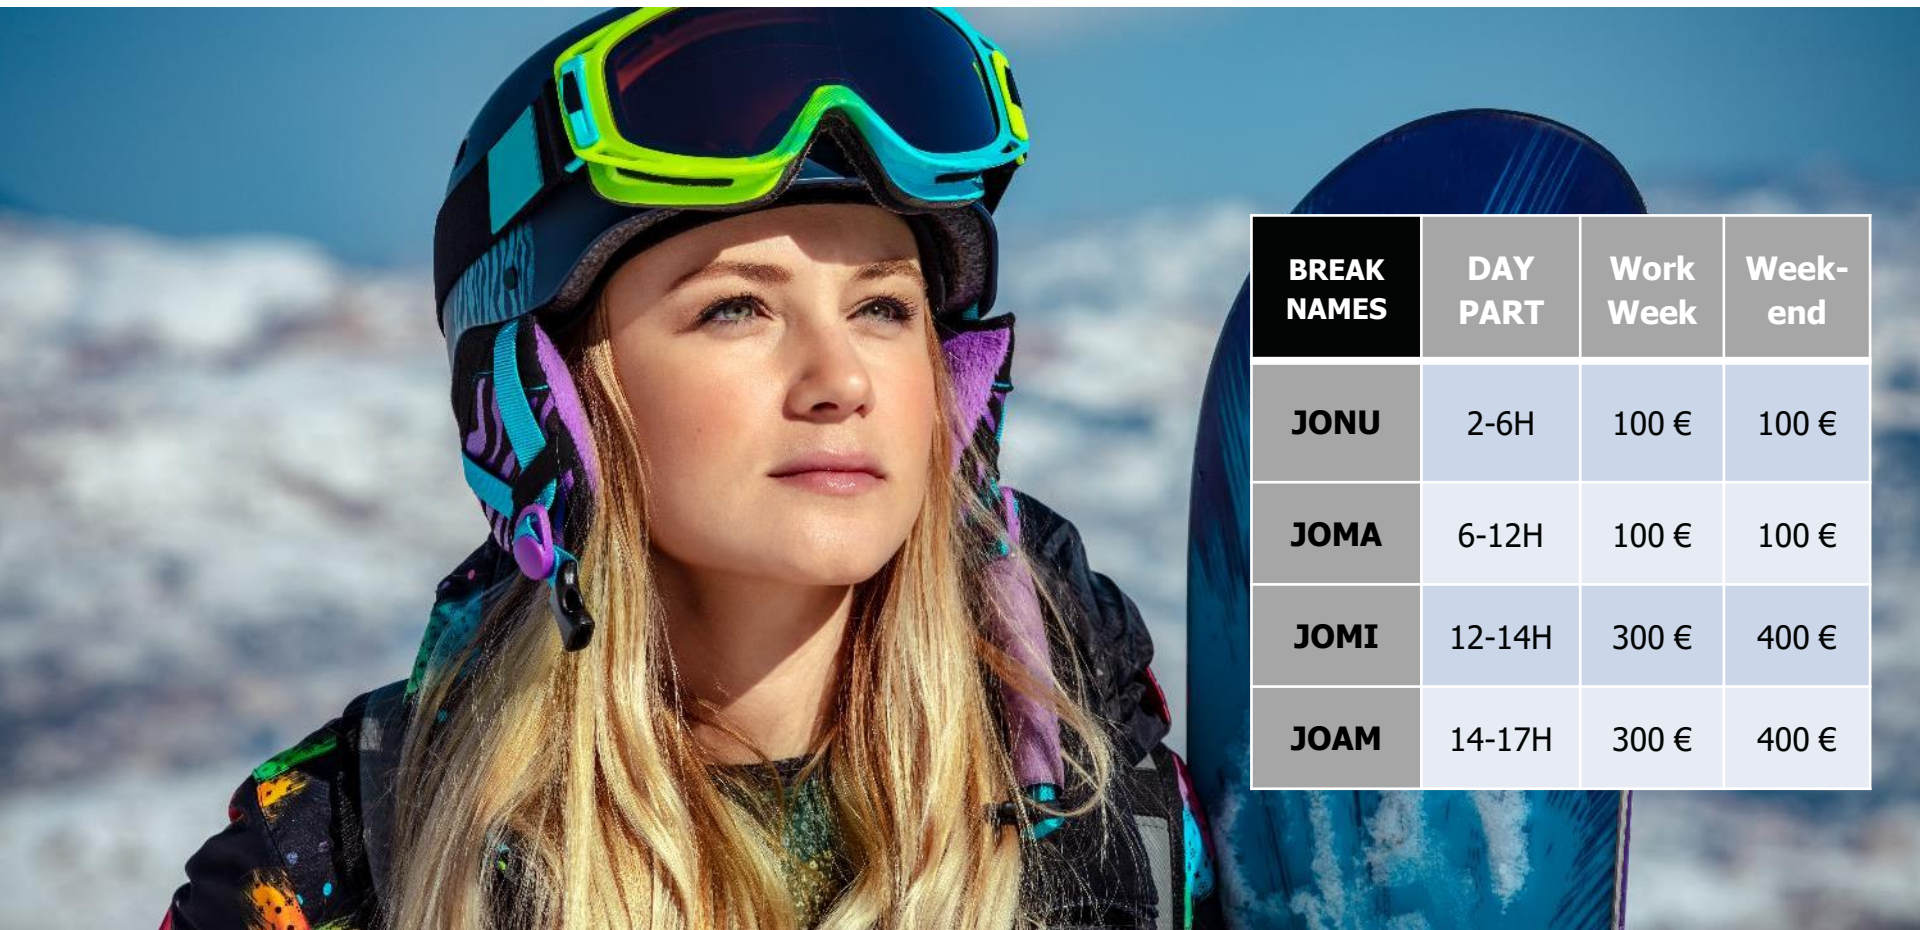

Same live streaming as television

Exclusives lives

BREAK NAMES	DAY PART	Work Week	Week-end
JONU	2-6H	100 €	100 €
JOMA	6-12H	100 €	100 €
JOMI	12-14H	300 €	400 €
JOAM	14-17H	300 €	400 €

- Target PRP 18-54
- Planning in floating by RMB
- GRP's guaranteed
- Advertisers rebate are applicable